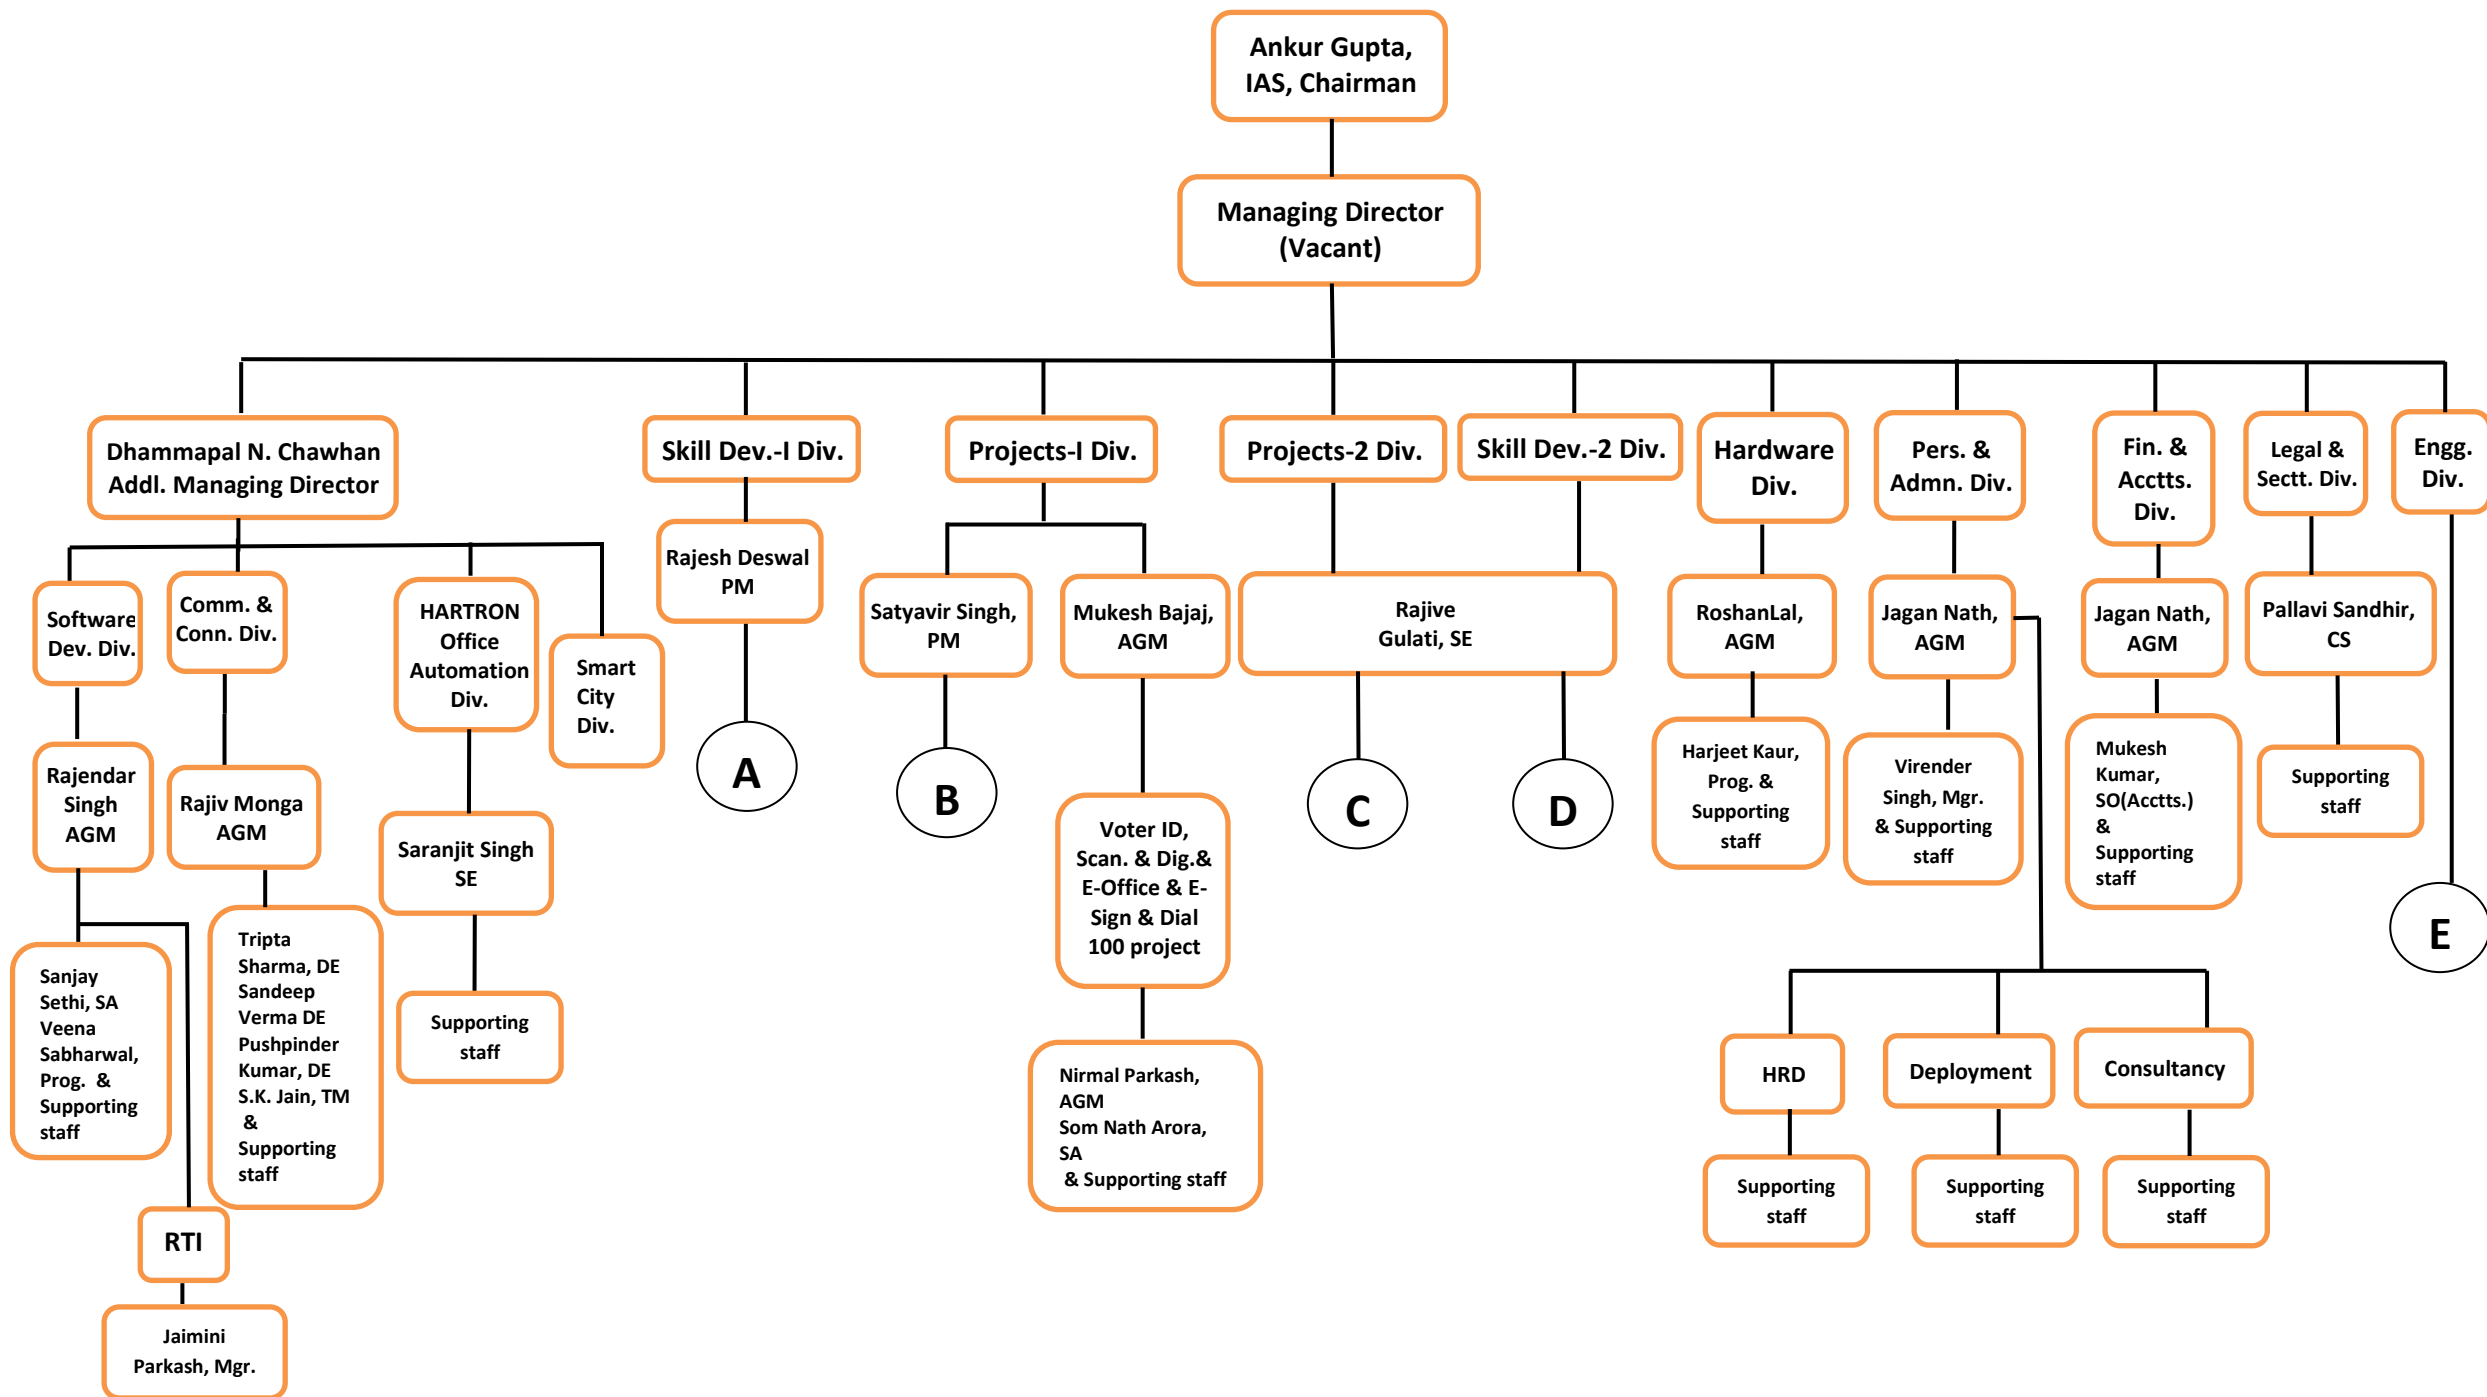

# ORGANIZATION CHART OF HARYANA STATE ELECTRONICS DEVELOPMENT CORPORATION LIMITED (AS ON 12.04.2019)